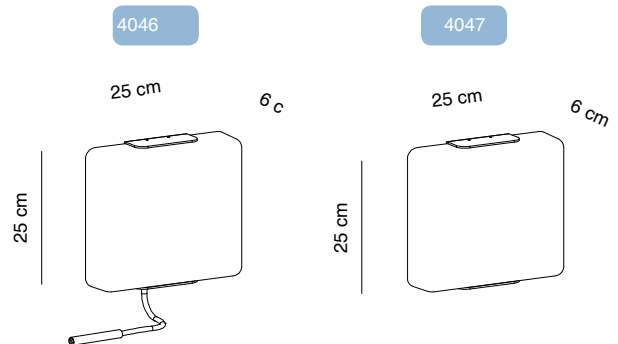

SQUARE consta de un solo tamaño de pantalla y se presenta en dos versiones, una con brazo lector con un LED Cree (3W - 3000K - 160lm 30°), y otra sin brazo lector. La estructura combina hierro y aluminio y se presenta en dos acabados, pintado blanco o plata. La pantalla está realizada en metacrilato opal termoformado traslúcido, que tamiza perfectamente la luz. Incorpora un potente LED Epistar de 22W, de 3000K y 1700 lúmenes (regulable mediante TRIAC) que redonda en un consumo realmente bajo y en una capacidad lumínica extra.

SQUARE consists of a single shade size and comes in two versions, with adjustable LED reading arm (Cree 3W - 3000K - 160lm 30°), and without reading arm. The structure combines iron and aluminum and is presented in two finishes, painted white or silver. The shade is made of translucent thermoformed opal methacrylate, which perfectly sifts the light, and inside there is a powerful LED Epistar of 22W, 3000K and 1700 lumens (dimmbable through TRIAC) that results in a really low consumption and an extraordinary light capacity.